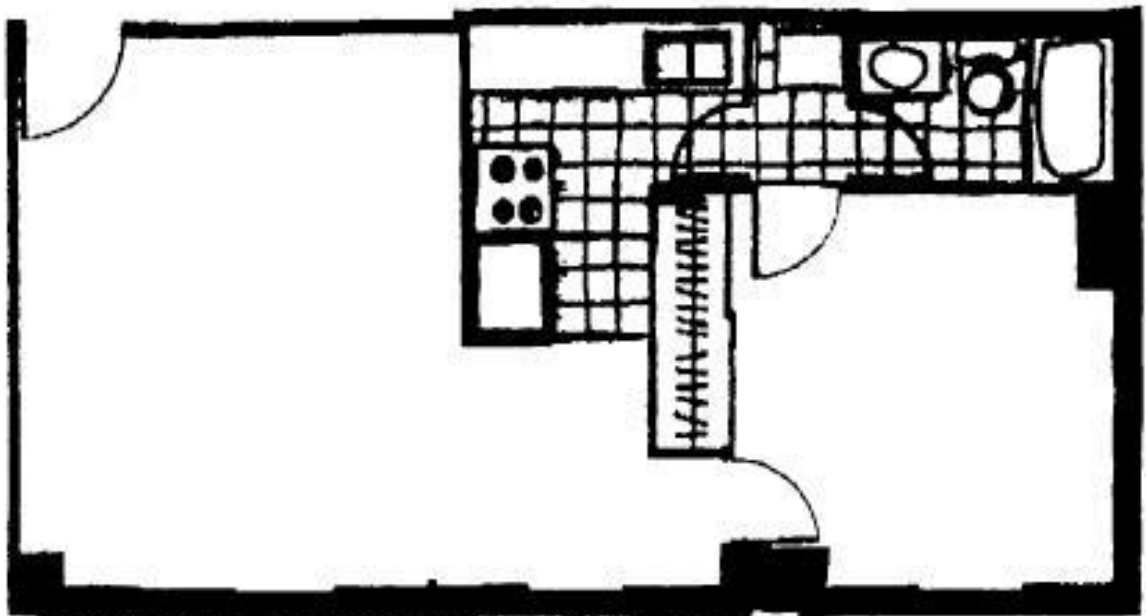

# CENTURY PARK PLAZA

**STUDIOS**  
Living area: 360 sq. ft.

## STUDIO AND ONE BEDROOM FLOOR PLANS

Studio and One Bedroom apartments are located  
on floors 2-6, 8-10, 12-15, 17-19, 21-23, 25-27,  
29-31, 33-35, 37-39, 41-43.

**ONE BEDROOM, ONE-BATH APARTMENT**  
Living area: 515 sq. ft.