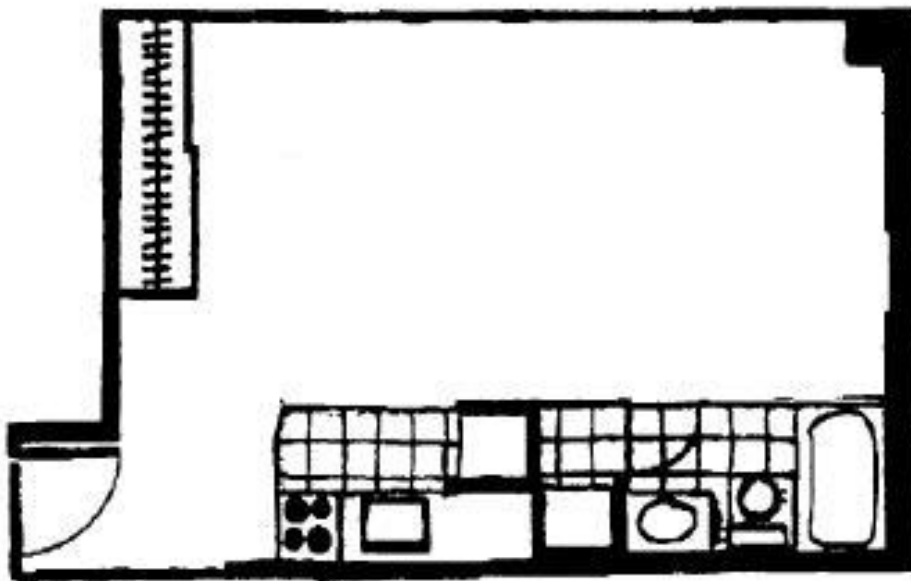

# CENTURY PARK PLAZA

**STUDIOS**  
Living area: 360 sq. ft.

## STUDIO AND ONE BEDROOM FLOOR PLANS

Studio and One Bedroom apartments are located  
on floors 2-6, 8-10, 12-15, 17-19, 21-23, 25-27,  
29-31, 33-35, 37-39, 41-43.

**ONE BEDROOM, ONE-BATH APARTMENT**  
Living area: 515 sq. ft.